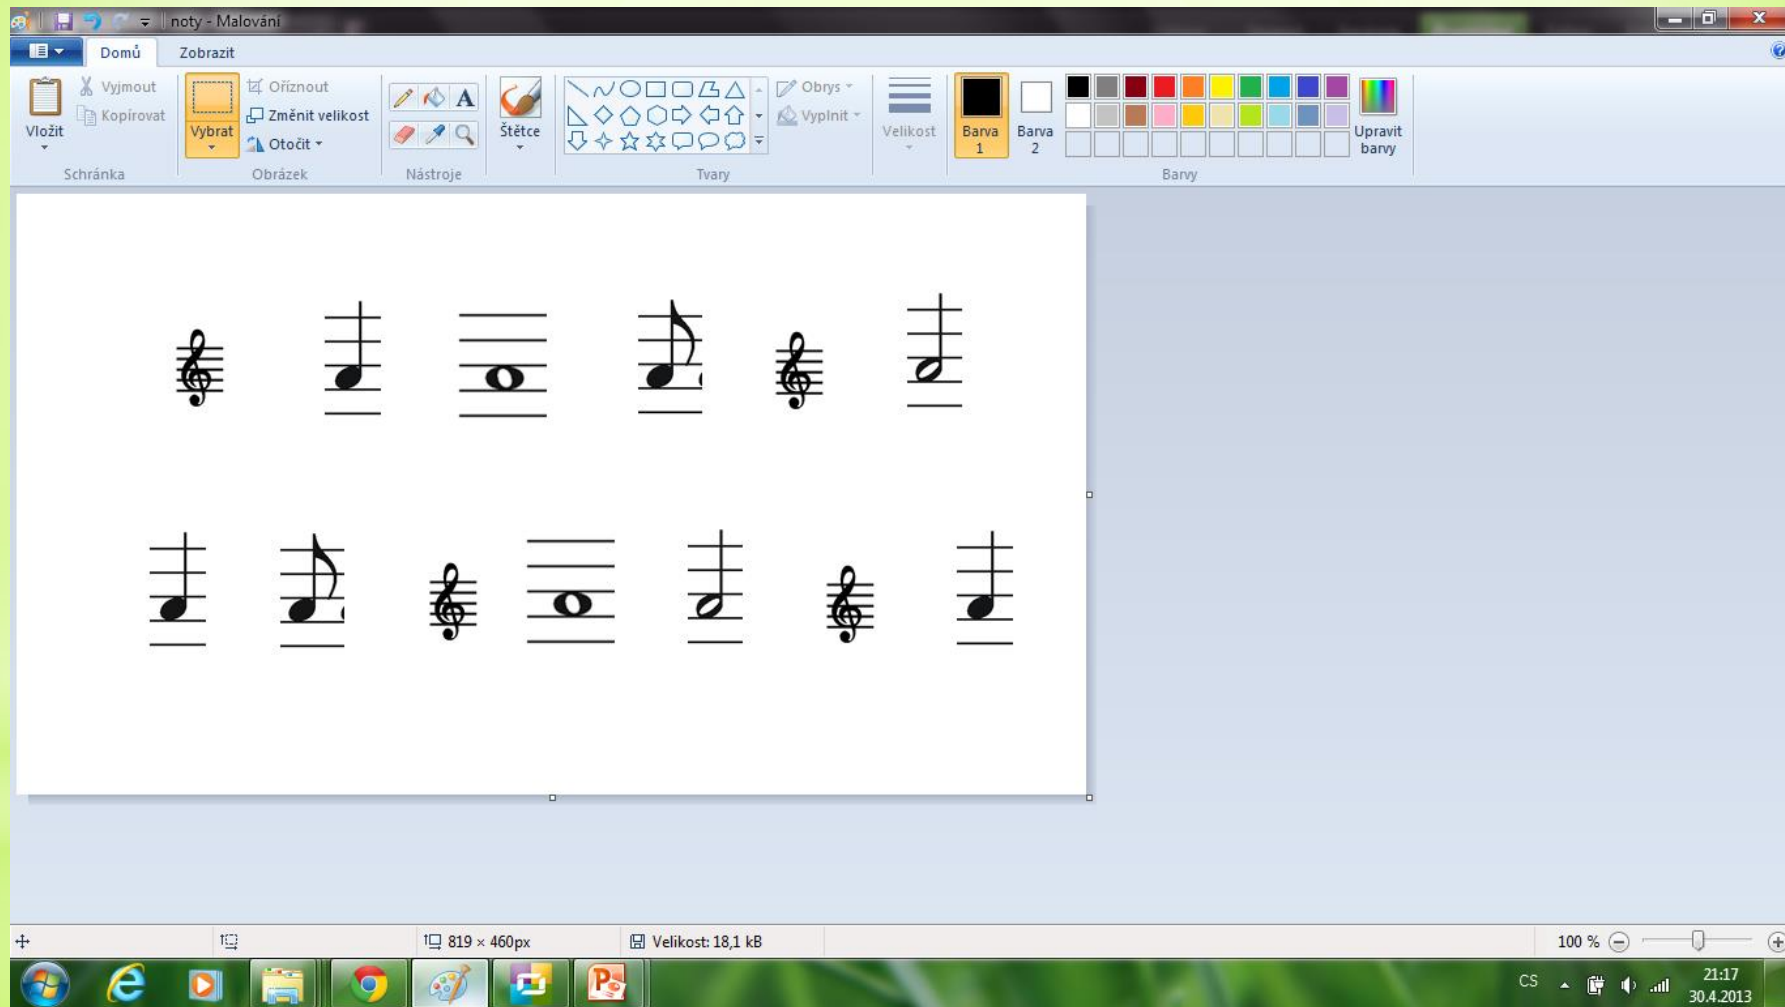

Otevřeme si program MALOVÁNÍ, který najdeme pod touto ikonou:

V programu MALOVÁNÍ si pak otevřeme soubor s názvem Noty.

Použijeme  
nástroj ŠTĚTCE

Klepnutím myši na barvu ji změňíme

The screenshot shows the Microsoft Paint application window titled "noty - Malování". The ribbon is set to "Zobrazit" (View) with the "Nástroje" (Tools) group selected. The "Štětce" (Brush) tool is highlighted with a red circle. To its right, the "Barvy" (Colors) palette is also circled in red, showing a grid of color swatches. The main canvas contains two rows of musical notes: the first row has six notes (treble clef, quarter note, half note, quarter note, treble clef, eighth note), and the second row has seven notes (quarter note, quarter note, treble clef, half note, eighth note, treble clef, quarter note). At the bottom right, a mouse cursor is shown with a red circle around the left button, pointing towards the text "Čáru malujeme pomocí držení levého tlačítka myši". The Windows taskbar at the bottom shows icons for Internet Explorer, Windows Media Center, File Explorer, Google Chrome, Paint, and PowerPoint. The status bar at the bottom indicates a resolution of 819 x 460px and a file size of 18,1 kB.

The main canvas displays two rows of musical notes. The first row contains six notes: a treble clef, an orange-outlined note, a red-outlined note, a green-outlined note, a black-outlined note, and a blue-outlined note. The second row contains seven notes: an orange-outlined note, a green-outlined note, a black-outlined note, a red-outlined note, a blue-outlined note, a black-outlined note, and an orange-outlined note.